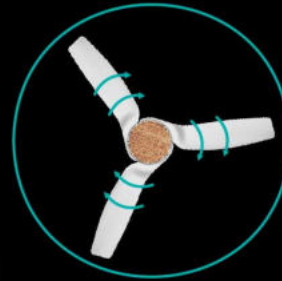

INNOVATIVE AIRFLUENCE™ ABS BLADE

Specially designed & Aerofoil ABS Plastic blades optimised to maximise air thrust.