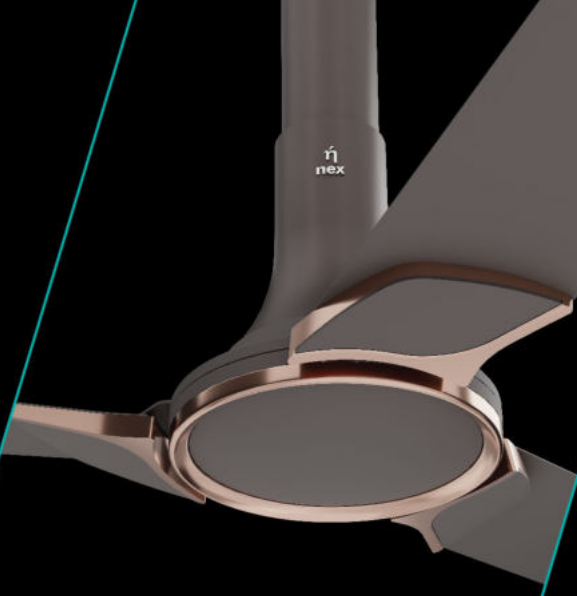

**CHESTNUT
BROWN**