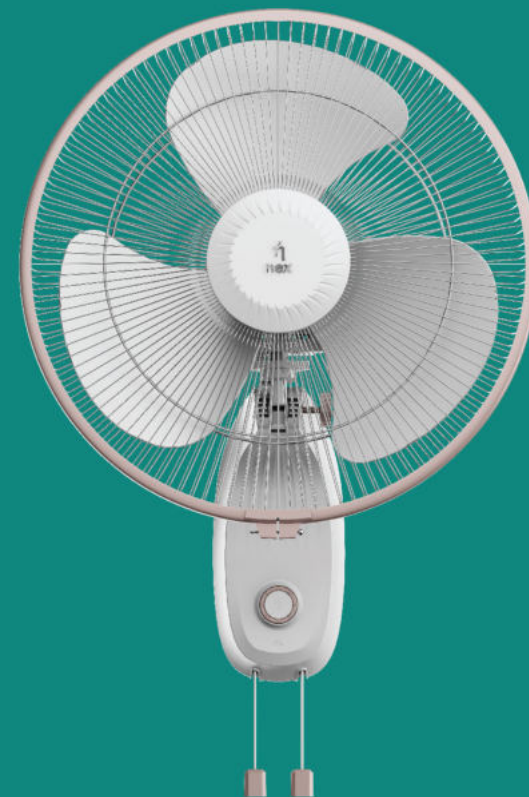

INTRODUCING TPW

Table Pedestal Wall fans

The range of Nex TPW fans powered by Aeirology™ for **20% Higher Air Thrust*** are designed for enhanced stability and superior performance that add a sense of ease into life.

*Tested and verified by DSIR laboratory for air thrust vs. top selling normal speed pedestal fans as per independent market agency report "Market Pulse" for FY21 - FY22. Aeirology is a trademark of Bajaj Electricals Ltd.