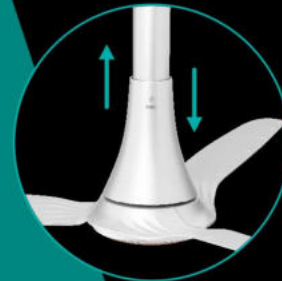

ADJUSTABLE DOWNROD COVER

Fluidic and seamless design for easy installation.