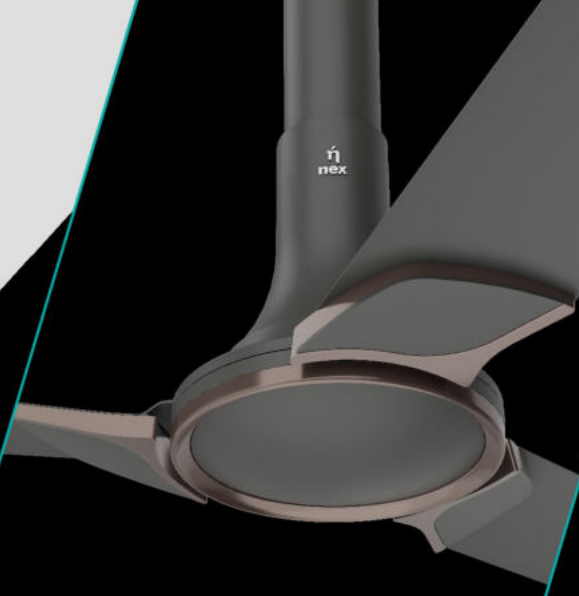

**Annual savings for 4 fans.

**CHESTNUT
BROWN**

**SNOW
WHITE**

**GRANITE
GREY**

NEX GLYDE A40

Experience dynamic performance with the AirFluence™ Aluminum blade along with the custom-tuned PeakTorq™ high stack induction motor with 100% copper winding that improves efficiency and delivers 20% Higher Air Thrust*