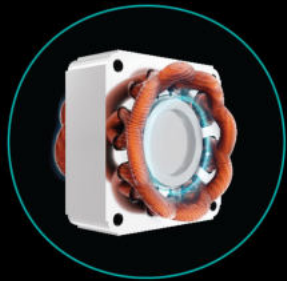

FEATURES

PEAKTORQ™ MOTOR

Custom-tuned 100% copper motor for exceptional performance.