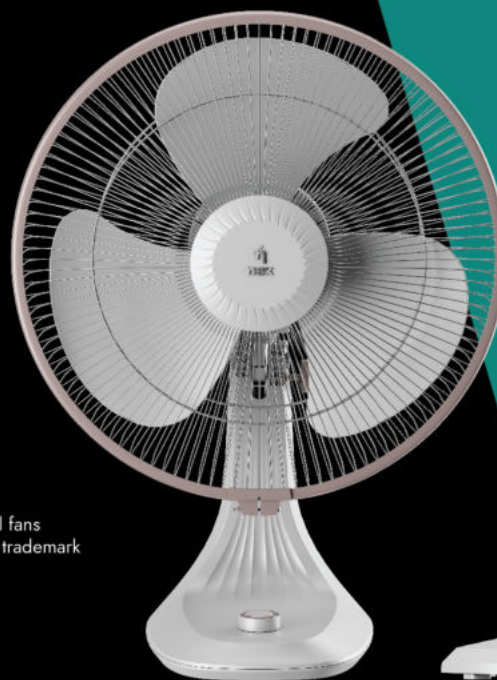

INTRODUCING TPW

Table Pedestal Wall fans

The range of Nex TPW fans powered by Aeirology™ for **20% Higher Air Thrust*** are designed for enhanced stability and superior performance that add a sense of ease into life.

*Tested and verified by DSIR laboratory for air thrust vs. top selling normal speed pedestal fans as per independent market agency report "Market Pulse" for FY21 - FY22. Aeirology is a trademark of Bajaj Electricals Ltd.