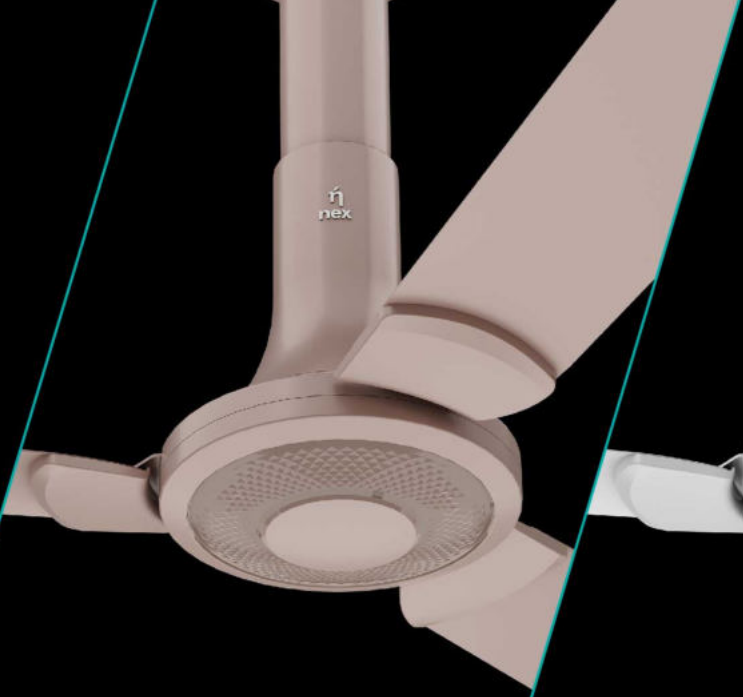

BLUSH

**SNOW
WHITE**

**GRANITE
GREY**