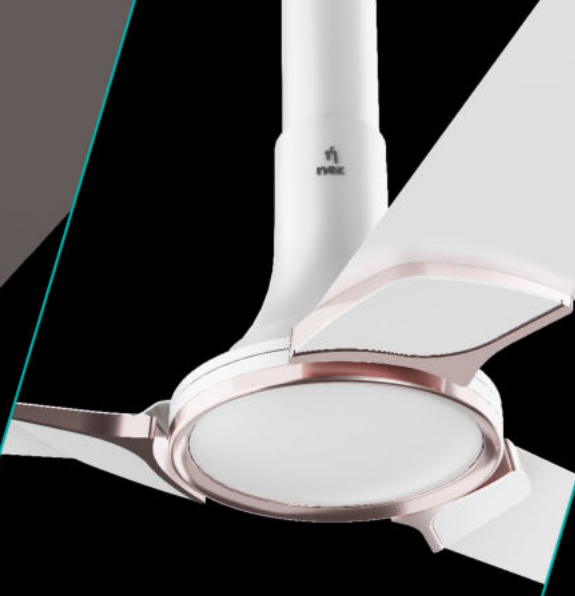

**Annual savings for 4 fans.

**CHESTNUT
BROWN**

**SNOW
WHITE**

**GRANITE
GREY**

NEX GLYDE A40

Experience dynamic performance with the AirFluence™ Aluminum blade along with the custom-tuned PeakTorq™ high stack induction motor with 100% copper winding that improves efficiency and delivers 20% Higher Air Thrust*