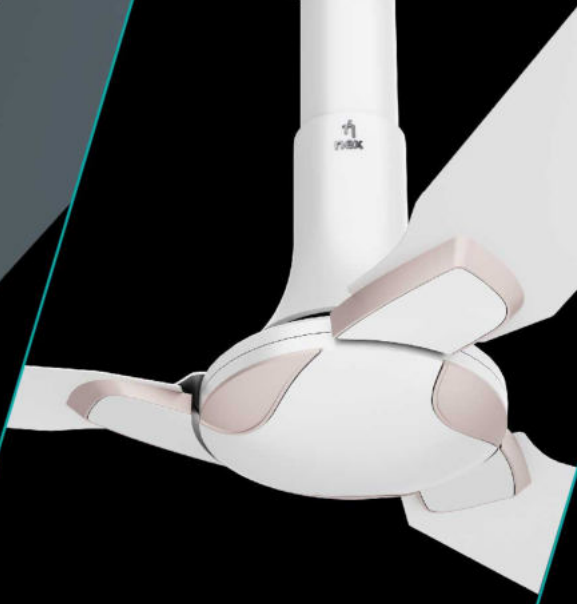

Speed - 380 RPM

Sweep - 1200 MM

*Tested and verified by DSIR laboratory, with air thrust under the fan vs. conventional star-rated fan.

**STELLAR
BLUE**

**PRISTINE
WHITE**

**STARDUST
BROWN**

NEX GLYDE A25

The blend of design and performance with the custom-tuned PeakTorq™ high stack induction motor with 100% copper winding for exceptional torque and the AirFluence™ Aluminium blade to deliver 20% Higher Air Thrust*.